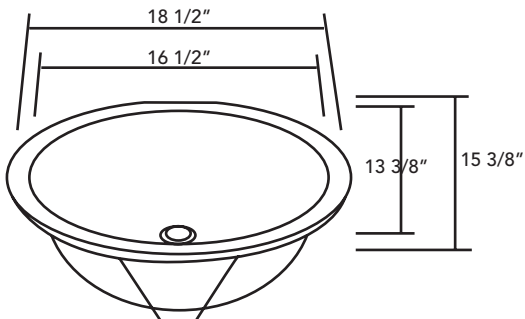

### SMC-1714

Constructed of Extra-thick Porcelain  
Drain Outlet Size: 1 1/4"

Overall Size: 19-3/8" x 15-3/4" x  
8-1/8"

Inside: 17-3/8" x 14-1/8"

Depth: 7-1/2"

### SMC-1613

Constructed of Extra-thick Porcelain  
Drain Outlet Size: 1 1/4"

Overall Size : 18-1/2" x 15-3/8" x  
7-1/2"

Inside: 16-1/2" x 13-3/8"

Depth: 7-1/2"