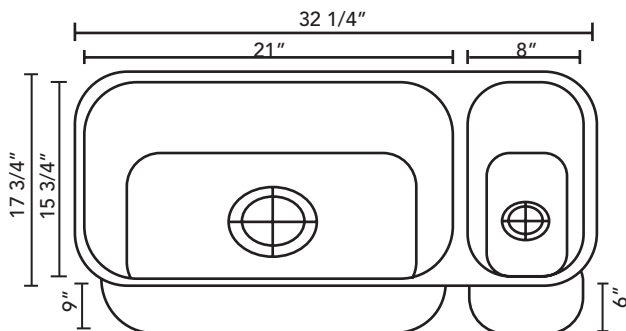

## SMC-8291

304 Grade Highest Quality Grade  
Stainless Steel 18 GA with 8/18 Nickel  
Content

Overall size: 32-2/7" x 20-1/2"  
Big Bowl Size: 15-1/3" x 18-1/2"  
Small Bowl Size: 13" x 16-1/8"  
Bowl depth: 9" and 7"

## SMC-8020

304 Grade Highest Quality Grade  
Stainless Steel 18 GA with 8/18 Nickel  
Content

Overall size: 32-1/4" x 17-3/4"  
Big Bowl Size: 21" x 15-3/4"  
Small Bowl Size: 8"  
Bowl depth: 9" and 6"