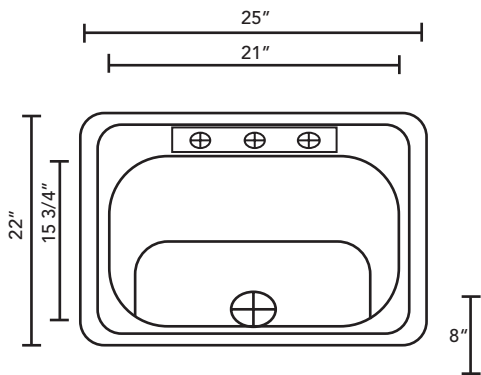

Kitchen Stainless Steel Sinks - Topmount

SMC-2522

304 Grade Highest Quality Grade
Stainless Steel 18 GA with 8/18 Nickel
Content

Overall Size: 25"x22"
Bowl Size: 21"x 15 3/4"
Bowl Depth: 8"

SMC-3322

304 Grade Highest Quality Grade
Stainless Steel 18 GA with 8/18 Nickel
Content

Overall size: 33"x22"x8"
Bowl Sizes: 14-4/7"x16-1/2"
Bowl depth: 8"