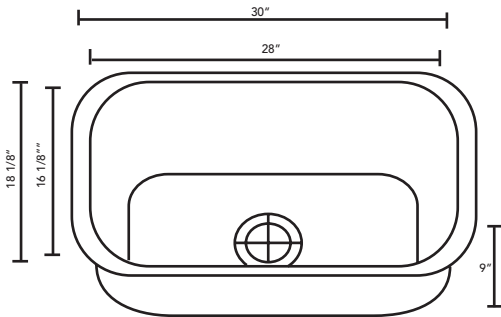

## SMC-2318

304 Grade Highest Quality Grade  
Stainless Steel 18 GA with 8/18 Nickel  
Content

Overall size: 23-1/4" x 18-1/8"  
Bowl size: 21" x 15-3/4"  
Bowl depth: 9"

## SMC-2718

304 Grade Highest Quality Grade  
Stainless Steel 18 GA with 8/18 Nickel  
Content

Overall size: 27-1/8" x 17-7/8"  
Bowl size: 25" x 15-7/8"  
Bowl depth: 9"

## SMC-3018

304 Grade Highest Quality Grade  
Stainless Steel 18 GA with 8/18 Nickel  
Content

Overall size: 30" x 18-1/8"  
Bowl size: 28" x 16-1/8"  
Bowl depth: 9"