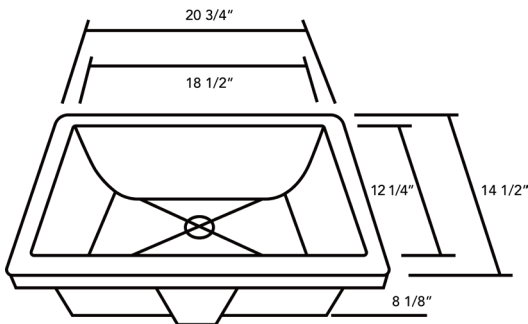

### SMC-1812

Constructed of Extra-thick Porcelain

Overall Size: 20-3/4" x 14-1/2" x 8-1/8"

Inside: 18-1/2" x 12-1/4"

Depth: 8-1/8"