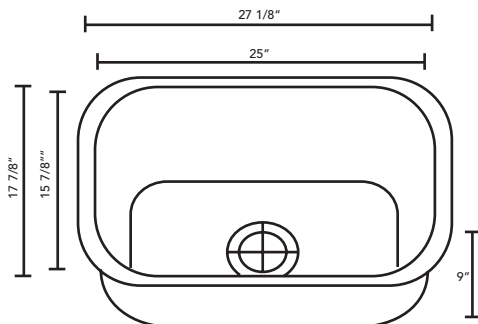

## SMC-2318

304 Grade Highest Quality Grade  
Stainless Steel 18 GA with 8/18 Nickel  
Content

Overall size: 23-1/4" x 18-1/8"  
Bowl size: 21" x 15-3/4"  
Bowl depth: 9"

## SMC-2718

304 Grade Highest Quality Grade  
Stainless Steel 18 GA with 8/18 Nickel  
Content

Overall size: 27-1/8" x 17-7/8"  
Bowl size: 25" x 15-7/8"  
Bowl depth: 9"