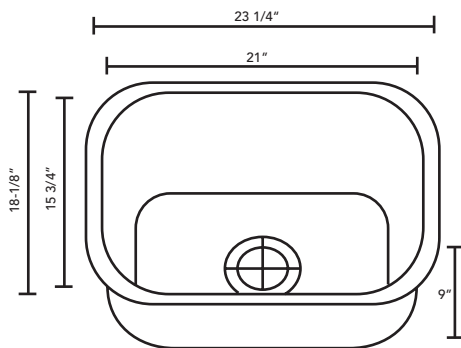

## SMC-2318

304 Grade Highest Quality Grade  
Stainless Steel 18 GA with 8/18 Nickel  
Content

Overall size: 23-1/4" x 18-1/8"  
Bowl size: 21" x 15-3/4"  
Bowl depth: 9"

## SMC-2718

304 Grade Highest Quality Grade  
Stainless Steel 18 GA with 8/18 Nickel  
Content

Overall size: 27-1/8" x 17-7/8"  
Bowl size: 25" x 15-7/8"  
Bowl depth: 9"