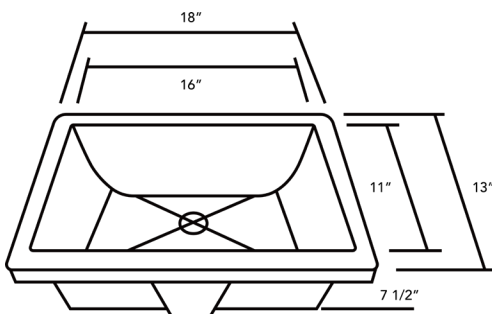

### SMC-1611

Constructed of Extra-thick Porcelain

Overall Size: 15-1/4" x 13" x 7-1/2"

Inside: 13-1/8" x 11-1/4"

Depth: 7-1/2"

Phone: 571-287-8001 | Email: [sales@magnoliacabinets.com](mailto:sales@magnoliacabinets.com)