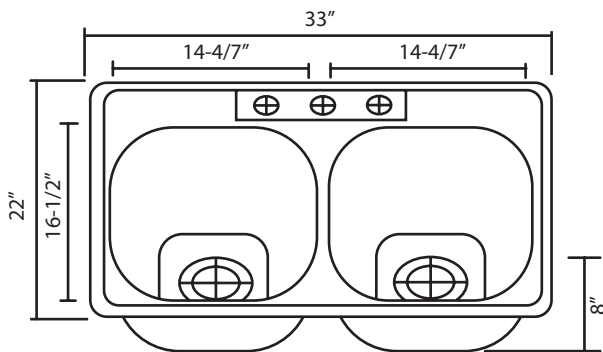

Kitchen Stainless Steel Sinks - Topmount

SMC-2522

304 Grade Highest Quality Grade
Stainless Steel 18 GA with 8/18 Nickel
Content

Overall Size: 25"x22"
Bowl Size: 21"x 15 3/4"
Bowl Depth: 8"

SMC-3322

304 Grade Highest Quality Grade
Stainless Steel 18 GA with 8/18 Nickel
Content

Overall size: 33"x22"x8"
Bowl Sizes: 14-4/7"x16-1/2"
Bowl depth: 8"