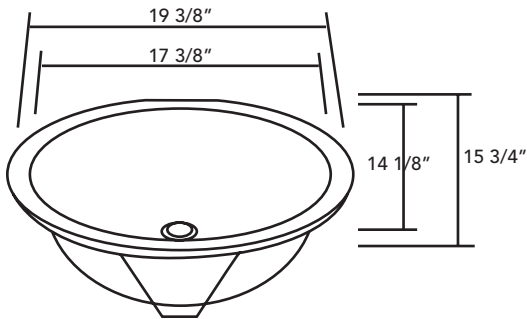

### SMC-1714

Constructed of Extra-thick Porcelain  
Drain Outlet Size: 1 1/4"

Overall Size: 19-3/8" x 15-3/4" x  
8-1/8"

Inside: 17-3/8" x 14-1/8"

Depth: 7-1/2"

### SMC-1613

Constructed of Extra-thick Porcelain  
Drain Outlet Size: 1 1/4"

Overall Size : 18-1/2" x 15-3/8" x  
7-1/2"

Inside: 16-1/2" x 13-3/8"

Depth: 7-1/2"