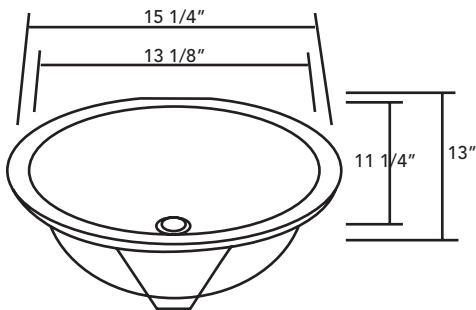

### SMC-1613

Constructed of Extra-thick Porcelain  
Drain Outlet Size: 1 1/4"

Overall Size : 18-1/2" x 15-3/8" x  
7-1/2"

Inside: 16-1/2" x 13-3/8"

Depth: 7-1/2"

## SMC-1512

Constructed of Extra-thick Porcelain  
Drain Outlet Size: 1 1/4"

Overall Size : 17.1" x 14.4" x 7.5"  
Inside: 12-1/4"  
Depth: 7-1/2"

## SMC-1310

Constructed of Extra-thick Porcelain  
Drain Outlet Size: 1 1/4"

Overall Size : 15-1/4" x 13" x 7-1/2"  
Inside: 13-1/8" x 11-1/4"  
Depth: 7-1/2"