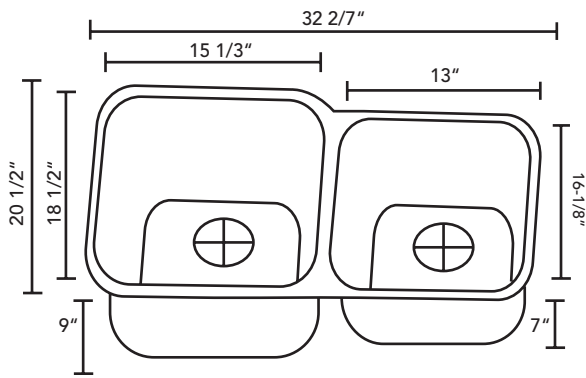

## SMC-3018

304 Grade Highest Quality Grade  
Stainless Steel 18 GA with 8/18 Nickel  
Content

Overall size: 30" x 18-1/8"  
Bowl size: 28" x 16-1/8"  
Bowl depth: 9"

## SMC-8189

304 Grade Highest Quality Grade  
Stainless Steel 18 GA with 8/18 Nickel  
Content

Overall size: 31-1/8" x 18-1/8"  
Bowl size: 14-1/8" x 16-1/8"  
Bowl depths: 9"

## SMC-8291

304 Grade Highest Quality Grade  
Stainless Steel 18 GA with 8/18 Nickel  
Content

Overall size: 32-2/7" x 20-1/2"  
Big Bowl Size: 15-1/3" x 18-1/2"  
Small Bowl Size: 13" x 16-1/8"  
Bowl depth: 9" and 7"