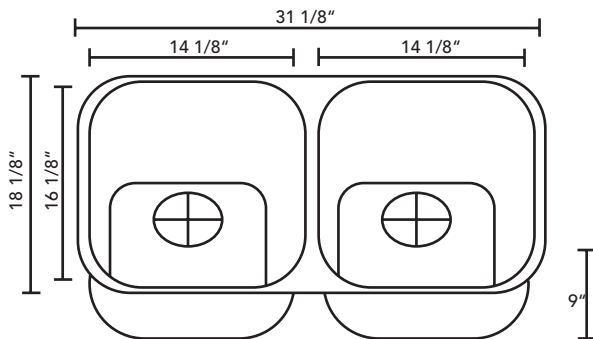

## SMC-2718

304 Grade Highest Quality Grade  
Stainless Steel 18 GA with 8/18 Nickel  
Content

Overall size: 27-1/8" x 17-7/8"  
Bowl size: 25" x 15-7/8"  
Bowl depth: 9"

## SMC-3018

304 Grade Highest Quality Grade  
Stainless Steel 18 GA with 8/18 Nickel  
Content

Overall size: 30" x 18-1/8"  
Bowl size: 28" x 16-1/8"  
Bowl depth: 9"

## SMC-8189

304 Grade Highest Quality Grade  
Stainless Steel 18 GA with 8/18 Nickel  
Content

Overall size: 31-1/8" x 18-1/8"  
Bowl size: 14-1/8" x 16-1/8"  
Bowl depths: 9"