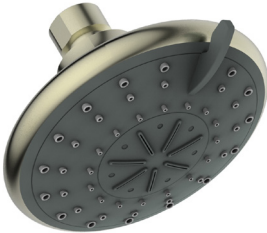

Showerheads

SH40020201

Brushed Nickel

2 Functions
Rub-Clean Nozzles
4-11/16" Face Diameter
Flow Rate 2.5 gpm @ 60 psi
Low Lead

SH03010501