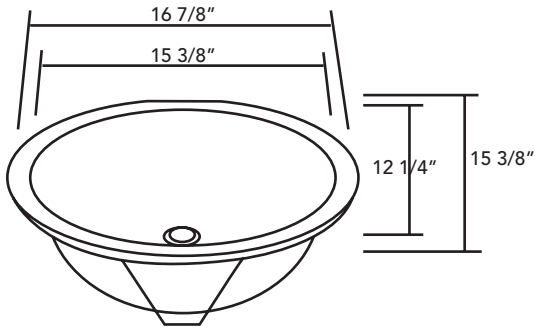

### SMC-1714

Constructed of Extra-thick Porcelain  
Drain Outlet Size: 1 1/4"

Overall Size: 19-3/8" x 15-3/4" x  
8-1/8"

Inside: 17-3/8" x 14-1/8"

Depth: 7-1/2"

### SMC-1613

Constructed of Extra-thick Porcelain  
Drain Outlet Size: 1 1/4"

Overall Size : 18-1/2" x 15-3/8" x  
7-1/2"

Inside: 16-1/2" x 13-3/8"

Depth: 7-1/2"

## SMC-1512

Constructed of Extra-thick Porcelain  
Drain Outlet Size: 1 1/4"

Overall Size : 17.1" x 14.4" x 7.5"  
Inside: 12-1/4"  
Depth: 7-1/2"

## SMC-1310

Constructed of Extra-thick Porcelain  
Drain Outlet Size: 1 1/4"

Overall Size : 15-1/4" x 13" x 7-1/2"  
Inside: 13-1/8" x 11-1/4"  
Depth: 7-1/2"